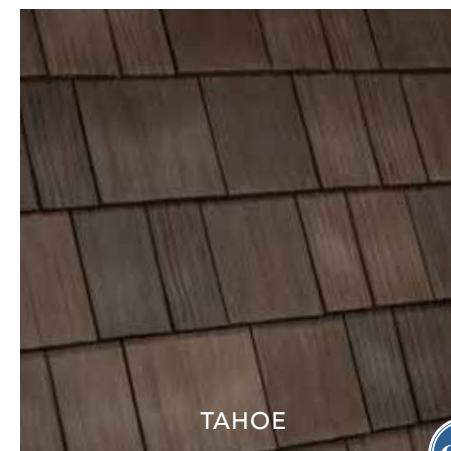

DaVinci Select Shake

WIDTHS	THICKNESS AT BUTT	WEIGHT/SQUARE
8", 10"	5/8"	10" (284 lbs), 9" (316 lbs)
<i>Can be installed at 9" or 10" exposure.</i>