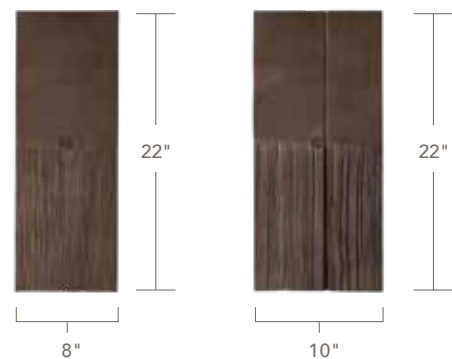

Introducing DAVINCI SELECT SHAKE

DaVinci Select Shake molds are created from authentic cedar shake, giving your home the beauty of real cedar without the ongoing maintenance and upkeep. With our wide range of profiles, there's nothing holding you back from your dream home.

DAVINCI JUST MADE A GREAT THING *greater*

With the DaVinci reputation of durability and effortless upkeep, our Select Shake tiles imitate authentic cedar shake better than any product on the market. DaVinci Select Shake molds are taken from real wood profiles, making them perfect for projects where a traditional cedar look is desired. DaVinci doesn't stop at beauty—the product design of our Select Shake allows for faster installation and will withstand whatever Mother Nature brings to the exterior of your home. When you're looking for the beauty of real cedar shake with the lasting elegance of DaVinci, our Select Shake has your home covered.

THE ONLY LIMIT IS YOUR *imagination*

Nobody offers more options for your home than DaVinci. Whether you're looking for a single color or one of our expertly-crafted color blends, DaVinci Select Shake will bring your aesthetic vision to life. Our shake tiles come in 8" and 10" widths. The 10" pieces have a simulated keyway to give the look of 4" and 6" shake to create a multi-width appearance. With DaVinci, you can make your dream home a reality.

Get the warmth of a patina while retaining beauty for decades.

*The beauty of natural shake...
but ours is for keeps.*

DaVinci's Select Shake roofing provides the craftsmanship and authenticity of natural, hand-split cedar shake with the advantages of color stability and a lifetime warranty. Meet your vision and make your dream home a reality with our versatile design.