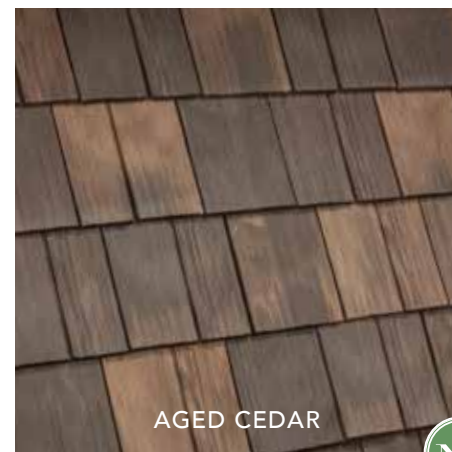

DAVINCI JUST MADE A GREAT THING *greater*

With the DaVinci reputation of durability and effortless upkeep, our Select Shake tiles imitate authentic cedar shake better than any product on the market. DaVinci Select Shake molds are taken from real wood profiles, making them perfect for projects where a traditional cedar look is desired. DaVinci doesn't stop at beauty—the product design of our Select Shake allows for faster installation and will withstand whatever Mother Nature brings to the exterior of your home. When you're looking for the beauty of real cedar shake with the lasting elegance of DaVinci, our Select Shake has your home covered.

THE ONLY LIMIT IS YOUR *imagination*

Nobody offers more options for your home than DaVinci. Whether you're looking for a single color or one of our expertly-crafted color blends, DaVinci Select Shake will bring your aesthetic vision to life. Our shake tiles come in 8" and 10" widths. The 10" pieces have a simulated keyway to give the look of 4" and 6" shake to create a multi-width appearance. With DaVinci, you can make your dream home a reality.

Get the warmth of a patina while retaining beauty for decades.

*The beauty of natural shake...
but ours is for keeps.*

DaVinci's Select Shake roofing provides the craftsmanship and authenticity of natural, hand-split cedar shake with the advantages of color stability and a lifetime warranty. Meet your vision and make your dream home a reality with our versatile design.