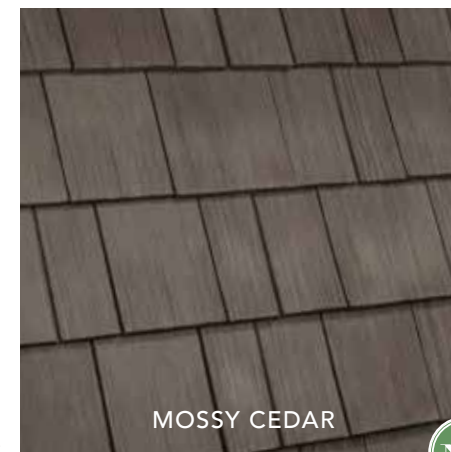

HERON ROOFING
— & SHEETMETAL INC. —

— NEW FOR 2019 —

SELECT SHAKE ROOFING

Timeless beauty for every home

Introducing DAVINCI SELECT SHAKE

DaVinci Select Shake molds are created from authentic cedar shake, giving your home the beauty of real cedar without the ongoing maintenance and upkeep. With our wide range of profiles, there's nothing holding you back from your dream home.

DAVINCI JUST MADE A GREAT THING *greater*

With the DaVinci reputation of durability and effortless upkeep, our Select Shake tiles imitate authentic cedar shake better than any product on the market. DaVinci Select Shake molds are taken from real wood profiles, making them perfect for projects where a traditional cedar look is desired. DaVinci doesn't stop at beauty—the product design of our Select Shake allows for faster installation and will withstand whatever Mother Nature brings to the exterior of your home. When you're looking for the beauty of real cedar shake with the lasting elegance of DaVinci, our Select Shake has your home covered.

THE ONLY LIMIT IS YOUR *imagination*

Nobody offers more options for your home than DaVinci. Whether you're looking for a single color or one of our expertly-crafted color blends, DaVinci Select Shake will bring your aesthetic vision to life. Our shake tiles come in 8" and 10" widths. The 10" pieces have a simulated keyway to give the look of 4" and 6" shake to create a multi-width appearance. With DaVinci, you can make your dream home a reality.

Get the warmth of a patina while retaining beauty for decades.

*The beauty of natural shake...
but ours is for keeps.*

DaVinci's Select Shake roofing provides the craftsmanship and authenticity of natural, hand-split cedar shake with the advantages of color stability and a lifetime warranty. Meet your vision and make your dream home a reality with our versatile design.