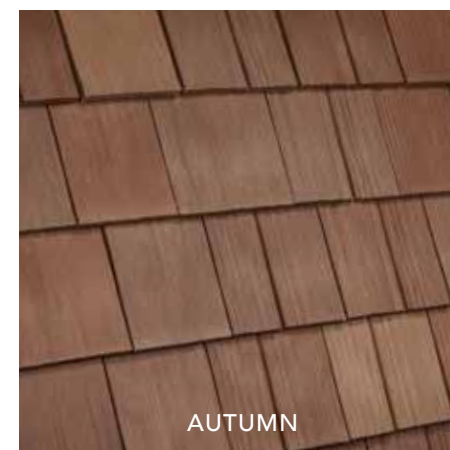

DaVinci Select Shake

WIDTHS	THICKNESS AT BUTT	WEIGHT/SQUARE
8", 10"	5/8"	10" (284 lbs), 9" (316 lbs)
<i>Can be installed at 9" or 10" exposure.</i>