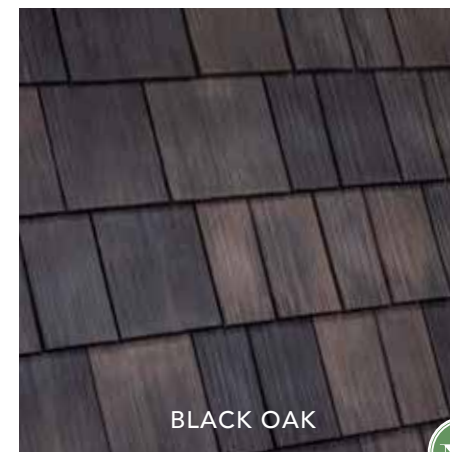

DAVINCI JUST MADE A GREAT THING *greater*

With the DaVinci reputation of durability and effortless upkeep, our Select Shake tiles imitate authentic cedar shake better than any product on the market. DaVinci Select Shake molds are taken from real wood profiles, making them perfect for projects where a traditional cedar look is desired. DaVinci doesn't stop at beauty—the product design of our Select Shake allows for faster installation and will withstand whatever Mother Nature brings to the exterior of your home. When you're looking for the beauty of real cedar shake with the lasting elegance of DaVinci, our Select Shake has your home covered.

THE ONLY LIMIT IS YOUR *imagination*

Nobody offers more options for your home than DaVinci. Whether you're looking for a single color or one of our expertly-crafted color blends, DaVinci Select Shake will bring your aesthetic vision to life. Our shake tiles come in 8" and 10" widths. The 10" pieces have a simulated keyway to give the look of 4" and 6" shake to create a multi-width appearance. With DaVinci, you can make your dream home a reality.

Get the warmth of a patina while retaining beauty for decades.

*The beauty of natural shake...
but ours is for keeps.*

DaVinci's Select Shake roofing provides the craftsmanship and authenticity of natural, hand-split cedar shake with the advantages of color stability and a lifetime warranty. Meet your vision and make your dream home a reality with our versatile design.