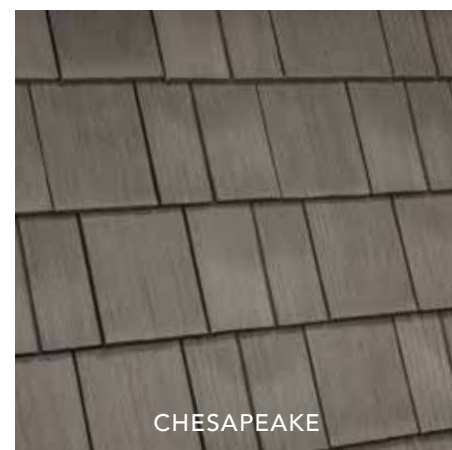

DaVinci Select Shake

WIDTHS	THICKNESS AT BUTT	WEIGHT/SQUARE
8", 10"	5/8"	10" (284 lbs), 9" (316 lbs)
<i>Can be installed at 9" or 10" exposure.</i>